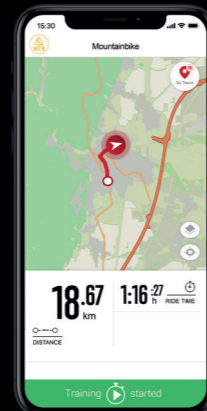

HIGHLIGHTS

Navigation

2.0" Color Display

E-Bike Ready

14

Functions

Smartphone connectivity

SHARE WITH

and many more

TECHNICAL FEATURES

- GPS + GLONASS
- Color FSTN Display
- IPX7 Waterproof
- Backlight with Ambient Light Sensor
- Customizable Training Views
- USB-C Charging and Data Transfer

CONNECTIVITY

- SIGMA RIDE App
- E-Bike Ready
- Komoot Navigation
- Smart Notifications

CONTENTS

OVER CLAMP BUTLER

USB-C CABLE

ROX 2.0

PRODUCT VIDEO

016224 010530

Art. Nr. 01053